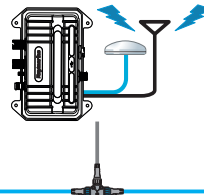

EV-1 9-axis compass sensor with
built-in rate gyro
ACU-400 actuator control unit
Rudder Reference

L&S hydraulic
unit drive

AIS700 class B AIS transceiver
with built-in antenna splitter.

Quantum 2 Doppler antenna using
CHIRP Pulse Compression
technology and Doppler collision
avoidance technology.

H55 Switch RayNet

RayNet

LAGOON SIXTY 7 / OPTIONS

<p>OPTIONNAL AUTOPILOT</p> <p>SmartController wireless Remote control and Repeater</p>  	<p>OPTIONNAL 3D SOUNDER</p> <p>RV-200 bronze probe and RVX1000 sounder black box to identify structures and locate the fish with clarity identical to RealVision 3D sonar reality</p> 	<p>OPTIONNAL REALITY AUGMENTED</p> <p>This function allows you to make better decisions thanks to navigation elements directly overlaid on the video page of the Axiom + Displays.</p> 	<p>OPTIONNAL REAR CAM</p> <p>CAM220 Dome IP Cameras</p> 
<p>OPTIONNAL MFD CREW AREA</p> <p>Axiom + 9 9" Multifunction WIFI touchscreen display. Autopilot control integrated</p>   	<p>OPTIONNAL THERMAL CAMERA</p> <p>M332 Thermal camera (320 x 256, 9Hz, FoV 24°)</p> 