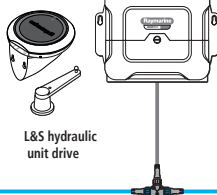

Axiom XL 16
16" Multifunction Wifi
touchscreen display

RayNet

Ray 90 Radio VHF black box
with DSC

Wind Rotavecta and
ITC5 interface box

TECHNICAL AREA

DST810
Speed/
Depth/Temp
Transducer

SeaTalkNG

RS150
GNSS antenna

EV-1 9-axis compass sensor with
built-in rate gyro
ACU-400 actuator control unit
Rudder Reference

L&S hydraulic
unit drive

AIS700 class B AIS transceiver
with built-in antenna splitter.

Quantum 2 Doppler antenna using
CHIRP Pulse Compression
technology and Doppler collision
avoidance technology.

H55 Switch RayNet

RayNet

LAGOON SIXTY 7 / OPTIONS

<p>OPTIONNAL AUTOPILOT</p> <p>SmartController wireless Remote control and Repeater</p>  	<p>OPTIONNAL 3D SOUNDER</p> <p>RV-200 bronze probe and RVX1000 sounder black box to identify structures and locate the fish with clarity identical to RealVision 3D sonar reality</p> 	<p>OPTIONNAL REALITY AUGMENTED</p> <p>This function allows you to make better decisions thanks to navigation elements directly overlaid on the video page of the Axiom + Displays.</p> 	<p>OPTIONNAL REAR CAM</p> <p>CAM220 Dome IP Cameras</p> 
<p>OPTIONNAL MFD CREW AREA</p> <p>Axiom + 9 9" Multifunction WIFI touchscreen display. Autopilot control integrated</p>   	<p>OPTIONNAL THERMAL CAMERA</p> <p>M332 Thermal camera (320 x 256, 9Hz, FoV 24°)</p> 