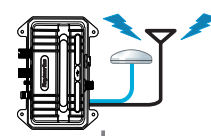

Ray 90 Radio VHF black box with DSC

AIS700 class B AIS transceiver with built-in antenna splitter.

DST810 Speed/Depth/Temp Transducer

ELECTRONIC PACK (CONTINUED)

Wind transducer and ITC5 interface box

SeaTalkNG