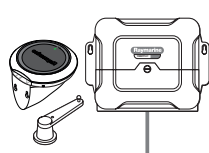

Ray 90 Radio VHF black box with DSC

AIS700 class B AIS transceiver with built-in antenna splitter.

DST810 Speed/Depth/Temp Transducer

ELECTRONIC PACK (CONTINUED)

Wind transducer and ITC5 interface box

SeaTalkNG

**EV-1 9-axis compass sensor with built-in rate gyro
ACU-400 actuator control unit
Rudder Reference**

L&S hydraulic unit drive

OPTIONNAL RADAR

Quantum 2 Doppler antenna using CHIRP Pulse Compression technology and Doppler collision avoidance technology.

OPTIONNAL 3D SOUNDER

RV-200 bronze probe to identify structures and locate the fish with clarity identical to RealVision 3D sonar reality

OPTIONNAL REAR CAM

CAM220 Dome IP Cameras

OPTIONNAL VHF

Wireless VHF Handset