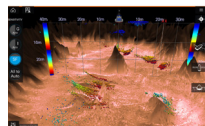

HSS Switch RayNet

RayNet

OPTIONNAL MFD CHART

Axiom + 12
12" Multifunction WIFI touchscreen display. Autopilot control integrated

RayNet

OPTIONNAL AUTOPILOT

S100 wireless Remote control

SeaTalkNG

OPTIONNAL 3D SOUNDER

RV-200 bronze probe to identify structures and locate the fish with clarity identical to RealVision 3D sonar reality

OPTIONNAL REAR CAM

CAM220 Dome IP Cameras

OPTIONNAL VHF

Wireless VHF Handset