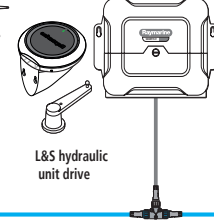

LAGOON 40

ELECTRONIC PACK

HELM

Axiom Pro 12
12" Multifunction Wifi hybridtouch display - Navionics Silver supplied

Ray63 Radio VHF with DSC

i70s Colour instrument

p70s Colour Autopilot Control Head

DST810 Speed/Depth/Temp Transducer

Wind transducer and iTC5 interface box

**EV-1 9-axis compass sensor with built-in rate gyro
ACU-400 actuator control unit
Rudder Reference**

OPTIONNAL VHF & AIS

Ray 90 Radio VHF black box with DSC and A1700 Tranceiver **instead of Ray63 radio VHF from electronic pack**

OPTIONNAL AUTOPILOT

S100 wireless Remote control

OPTIONNAL 3D SOUNDER

RV-200 bronze probe to identify structures and locate the fish with clarity identical to RealVision 3D sonar reality

SeaTalkNG