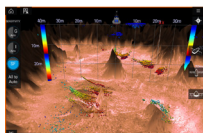

OPTIONNAL VHF

Wireless VHF Handset

OPTIONNAL RADAR

Quantum 2 Doppler antenna using CHIRP Pulse Compression technology and Doppler collision avoidance technology.

OPTIONNAL MFD CHART

Axiom + 12
12" Multifunction WIFI touchscreen display. Autopilot control integrated

OPTIONNAL AUTOPILOT

S100 wireless Remote control

OPTIONNAL 3D SOUNDER

RV-200 bronze probe to identify structures and locate the fish with clarity identical to RealVision 3D sonar reality

SeaTalkNG