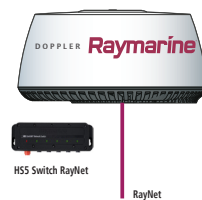

LAGOON 40

ELECTRONIC PACK

HELM

Axiom Pro 12
12" Multifunction Wifi hybridtouch display - Navionics Silver supplied

Ray63 Radio VHF with DSC

i70s Colour instrument

p70s Colour Autopilot Control Head

DST810 Speed/Depth/Temp Transducer

Wind transducer and iTC5 interface box

**EV-1 9-axis compass sensor with built-in rate gyro
ACU-400 actuator control unit
Rudder Reference**

OPTIONNAL VHF & AIS

Ray 90 Radio VHF black box with DSC and A1700 Tranceiver **instead of Ray63 radio VHF from electronic pack**

OPTIONNAL VHF

Wireless VHF Handset

OPTIONNAL RADAR

Quantum 2 Doppler antenna using CHIRP Pulse Compression technology and Doppler collision avoidance technology.

OPTIONNAL MFD CHART

Axiom + 12
12" Multifunction WIFI touchscreen display. Autopilot control integrated

OPTIONNAL AUTOPILOT

S100 wireless Remote control

OPTIONNAL 3D SOUNDER

RV-200 bronze probe to identify structures and locate the fish with clarity identical to RealVision 3D sonar reality

SeaTalkNG