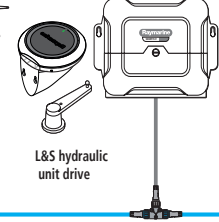

**Wind transducer and**  
iTC5 interface box

**EV-1 9-axis compass sensor** with  
built-in rate gyro  
**ACU-400 actuator control unit**  
Rudder Reference

SeaTalkNG

RayNet