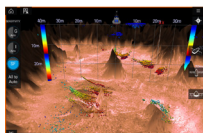

OPTIONNAL 3D SOUNDER

RV-200 bronze probe to identify structures
and locate the fish with clarity identical to
RealVision 3D sonar reality