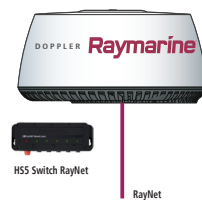

LAGOON 42

ELECTRONIC PACK

HELM

Axiom Pro 12
12" Multifunction Wifi hybridtouch display - Navionics Silver supplied

Ray63 Radio VHF
with DSC

i70s Colour
instrument

p70s Colour
Autopilot
Control Head

DST810
Speed/
Depth/Temp
Transducer

Wind transducer and
iTC5 interface box

EV-1 9-axis compass sensor with
built-in rate gyro
ACU-400 actuator control unit
Rudder Reference

SeaTalkNG

RayNet

OPTIONNAL VHF & AIS

Ray 90 Radio VHF black box
with DSC and AI700 Tranceiver
instead of Ray63 radio VHF
from electronic pack

SeaTalkNG

OPTIONNAL VHF

Wireless VHF Handset

OPTIONNAL RADAR

Quantum 2 Doppler antenna using
CHIRP Pulse Compression
technology and Doppler collision
avoidance technology.

HSS Switch RayNet

RayNet

OPTIONNAL MFD

CHART

Axiom + 12
12" Multifunction WIFI touchscreen
display. Autopilot control integrated

RayNet

OPTIONNAL AUTOPILOT

S100 wireless Remote
control

OPTIONNAL 3D SOUNDER

RV-200 bronze probe to identify structures
and locate the fish with clarity identical to
RealVision 3D sonar reality

SeaTalkNG