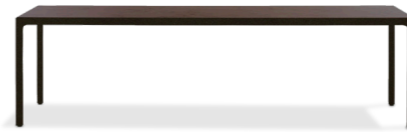

Dinner area

The Illum table, designed by Marc Merckx and Pieter Maes, has a width of 71cm which enhances the intimate feeling at family & friends dinners. The table with slender legs in powdercoated aluminium is kept pure and simple. The top in ceramic is glued on glass, which enhances the solidity, and has a subtle cloudy pattern. The wengé colour matches beautifully with the wengé weave of the eight Regista armchairs.

Illum dining table 265x71cm