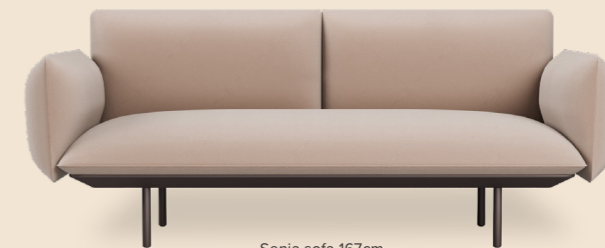

The lattice back has the natural look and tactile appeal of rope. It is handwoven using an innovative weather-resistant fibre, also used to covers the armrests. The profile of the Regista chair is slim and elegant thanks to the use of powdercoated stainless steel. It allows the arms and backrest to be thin yet very strong.

## Flybridge Lounge area

The inviting lounge set, consisting of a 2-seat sofa from the Scandinavian style Senja collection designed by Studio Segers and a Nomad easy chair from Monica Armani, is the perfect place for relaxing moments. As it is Tribù's mission to help you forget the daily stress, we have made our cushion fillings care-free and waterproof. A cover in laminated polypropylene prevents water from penetrating. The yarn used to stitch the seams swells when getting wet, preventing water from entering through the seams. Additionally, the seams are protected on the inside with an extra covering. On top of that, the comfort is soft and cozy.

Two sleek coffee tables in powdercoated aluminium complement the whole.

Nomad easy chair

Senja sofa 167cm

Natal Alu X-tables